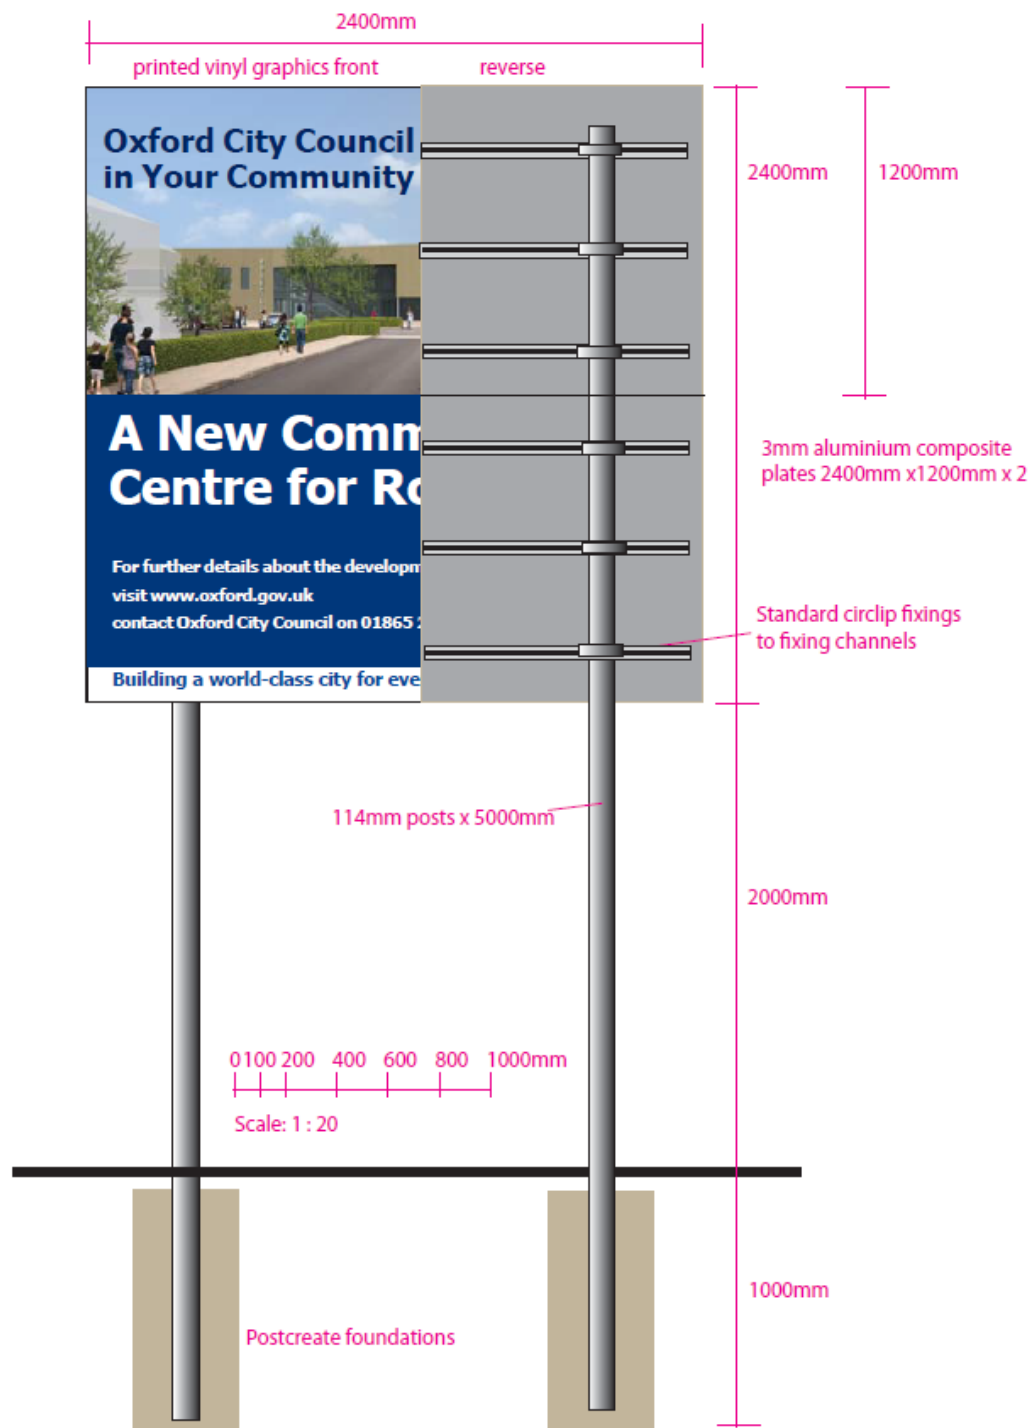

Free STANDING SIGN BOARD
See Doc.
OCC Rosehill signboard v153.pdf

Scale: 1:1000

North Arrow

Site No: Rose Hill Community Centre

Drawn by: Location Plan

Check all dimensions and verify on site. Report any errors on enclosure

Revision: 14/09/13

Drawing number: A1

Banner Detail

Banner Location

Proposal for location of 11 m x 1.5m banner opposite nursery
4 colour process digi print on smooth canvas, eyelets every 300mm to fix to fence
up to 12 months duration

Free Standing Sign (To Scale)

View of site from Ashhurst way

First thought for hoarding display however this may be more temporary, is currently needed for Health and safety signs architects boards etc, and is a long way from current community access

View of site office and Staff Car Park of advice centre

70

Proposal for location of 11m x 1.5m banner opposite nursery